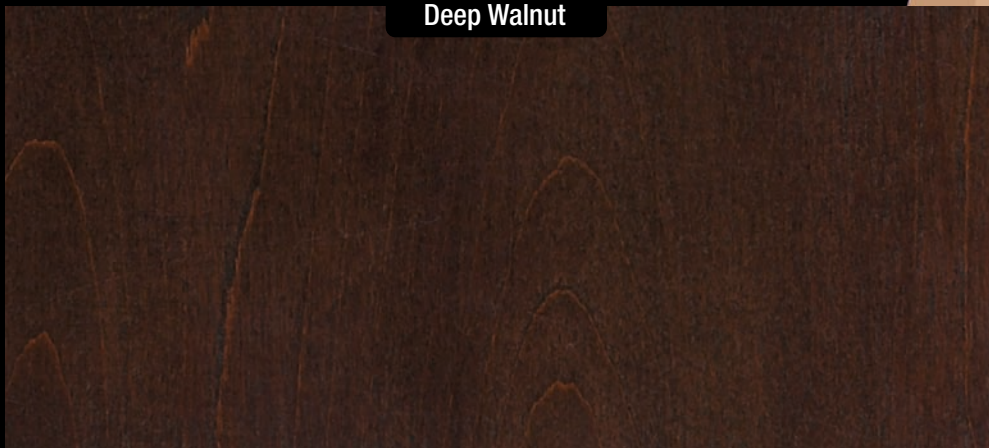

## SAMPLE FINISHES

Rich Mahogany

Cayman Caramel

Deep Walnut

Classic units may be shipped unfinished.

As an additional option, units may be custom finished to match a clients sample.

*Variation may occur due to differences in wood species, colors and textures. We cannot guarantee exact duplication.*